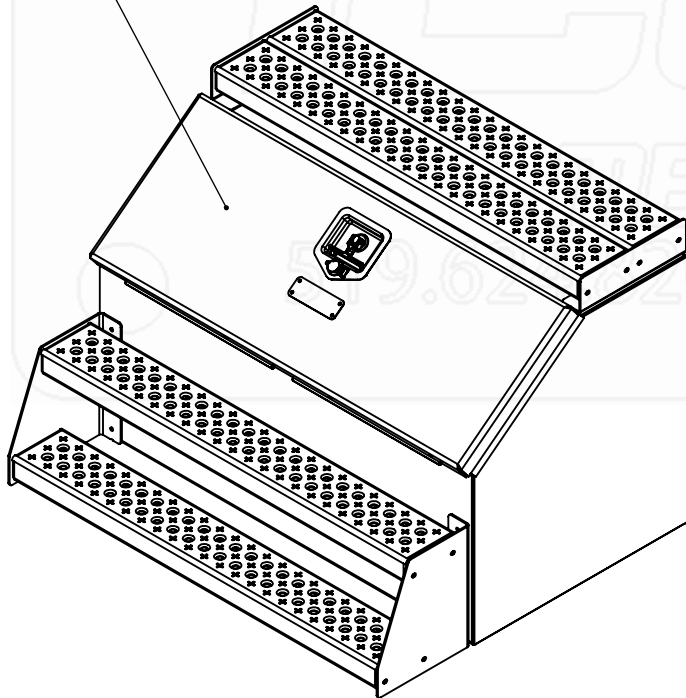

****SMOOTH LID****

VIEW B

Part No.:

1506

MATERIAL: 5052 (Alum)

THICKNESS: 0.125

FINISH: Smooth

DWG. NO.: 3307-0-00-L

Approx. Weight: 68.62 lbs

Surf. Area: 83.23 sq. ft.

ICONIC ELEMENTS (ICONIC METALGEAR) TITLE:

PROPRIETARY AND CONFIDENTIAL
NO PART OF THIS DOCUMENT MAY BE REPRODUCED, STORED IN A RETRIEVAL SYSTEM, OR TRANSMITTED IN ANY FORM, WITHOUT THE WRITTEN PERMISSION OF Iconic Elements Inc. (ICONIC METALGEAR)

36" Step Box SM Lid

REV: SHEET:

L 1 OF 1