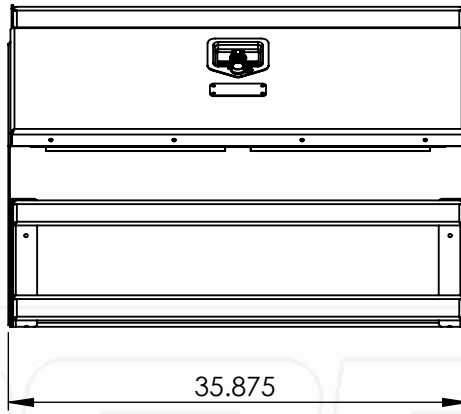

****SMOOTH LID****

VIEW B

Part No.:

1506

MATERIAL: 5052 (Alum)

THICKNESS: 0.125

FINISH: Smooth

DWG. NO.: 3307-0-00-L

Approx. Weight: 68.62 lbs

Surf. Area: 83.23 sq. ft.

ICONIC ELEMENTS (ICONIC METALGEAR) TITLE:

PROPRIETARY AND CONFIDENTIAL
NO PART OF THIS DOCUMENT MAY BE REPRODUCED, STORED IN A RETRIEVAL SYSTEM, OR TRANSMITTED IN ANY FORM, WITHOUT THE WRITTEN PERMISSION OF Iconic Elements Inc. (ICONIC METALGEAR)

36" Step Box SM Lid

REV: SHEET:

L 1 OF 1