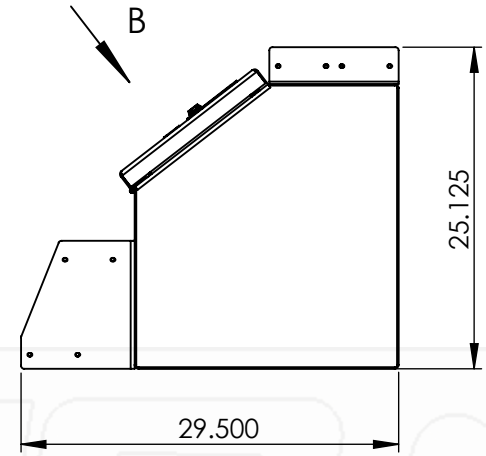

****SMOOTH LID****

VIEW B

Part No.:

1506

MATERIAL: 5052 (Alum)

THICKNESS: 0.125

FINISH: Smooth

DWG. NO.: 3307-0-00-L

Approx. Weight: 68.62 lbs

Surf. Area: 83.23 sq. ft.

ICONIC ELEMENTS (ICONIC METALGEAR) TITLE:

PROPRIETARY AND CONFIDENTIAL
NO PART OF THIS DOCUMENT MAY BE REPRODUCED, STORED IN A RETRIEVAL SYSTEM, OR TRANSMITTED IN ANY FORM, WITHOUT THE WRITTEN PERMISSION OF Iconic Elements Inc. (ICONIC METALGEAR)

36" Step Box SM Lid

REV: SHEET:

L 1 OF 1