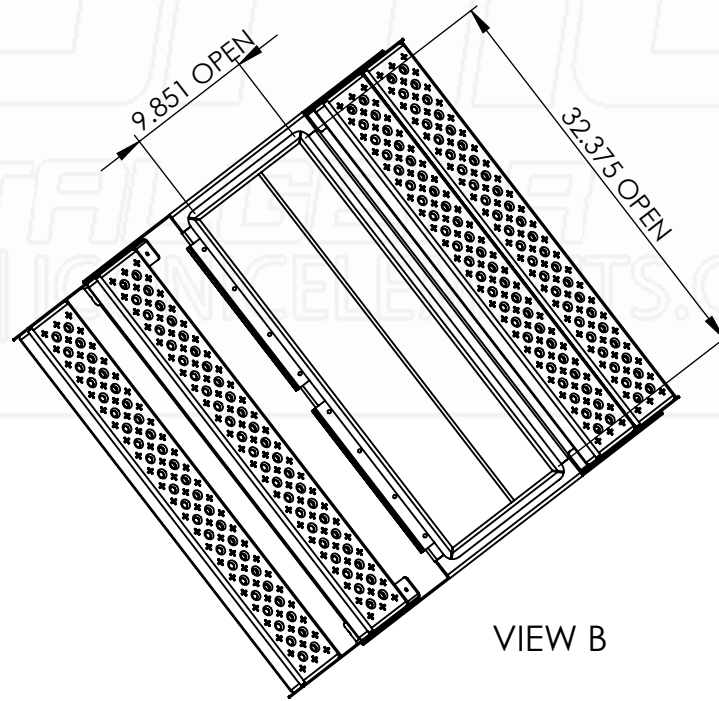

****SMOOTH LID****

VIEW B

Part No.:

1506

MATERIAL: 5052 (Alum)

THICKNESS: 0.125

FINISH: Smooth

DWG. NO.: 3307-0-00-L

Approx. Weight: 68.62 lbs

Surf. Area: 83.23 sq. ft.

ICONIC ELEMENTS (ICONIC METALGEAR) TITLE:

PROPRIETARY AND CONFIDENTIAL
NO PART OF THIS DOCUMENT MAY BE REPRODUCED, STORED IN A RETRIEVAL SYSTEM, OR TRANSMITTED IN ANY FORM, WITHOUT THE WRITTEN PERMISSION OF Iconic Elements Inc. (ICONIC METALGEAR)

36" Step Box SM Lid

REV: SHEET:

L 1 OF 1