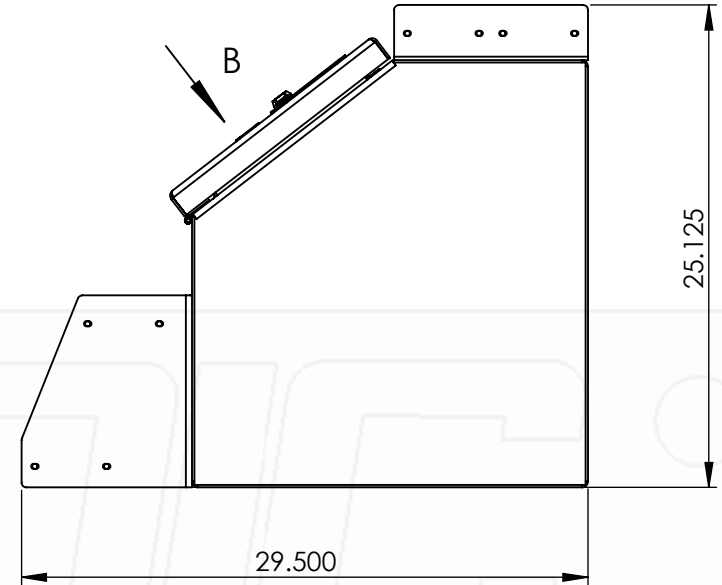

****SMOOTH LID****

VIEW B
SCALE 1 : 13

Part No.:

1503

MATERIAL: 5052 (Alum)

Approx. Weight: 47.94 lbs

Surf. Area: 57.62 sq. ft.

THICKNESS: 0.125

FINISH: Smooth

DWG. NO.: 3304-0-00-L

ICONIC ELEMENTS (ICONIC METALGEAR) TITLE:

PROPRIETARY AND CONFIDENTIAL
NO PART OF THIS DOCUMENT MAY BE REPRODUCED, STORED IN A RETRIEVAL SYSTEM, OR TRANSMITTED
IN ANY FORM, WITHOUT THE WRITTEN PERMISSION OF Iconic Elements Inc. (ICONIC METALGEAR)

22" Step Box SM Lid

REV: SHEET:

L 1 OF 1