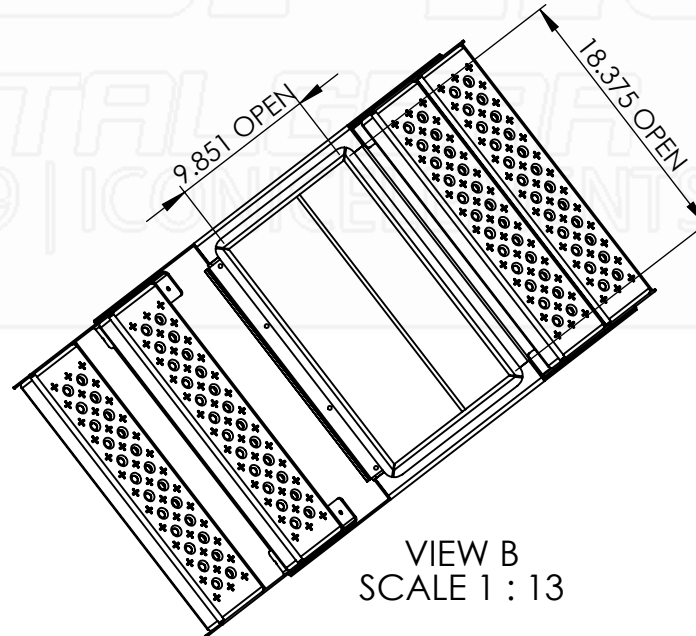

****SMOOTH LID****

VIEW B
SCALE 1 : 13

Part No.:

1503

MATERIAL: 5052 (Alum)

Approx. Weight: 47.94 lbs

Surf. Area: 57.62 sq. ft.

THICKNESS: 0.125

FINISH: Smooth

DWG. NO.: 3304-0-00-L

ICONIC ELEMENTS (ICONIC METALGEAR) TITLE:

PROPRIETARY AND CONFIDENTIAL
NO PART OF THIS DOCUMENT MAY BE REPRODUCED, STORED IN A RETRIEVAL SYSTEM, OR TRANSMITTED
IN ANY FORM, WITHOUT THE WRITTEN PERMISSION OF Iconic Elements Inc. (ICONIC METALGEAR)

22" Step Box SM Lid

REV: SHEET:

L 1 OF 1