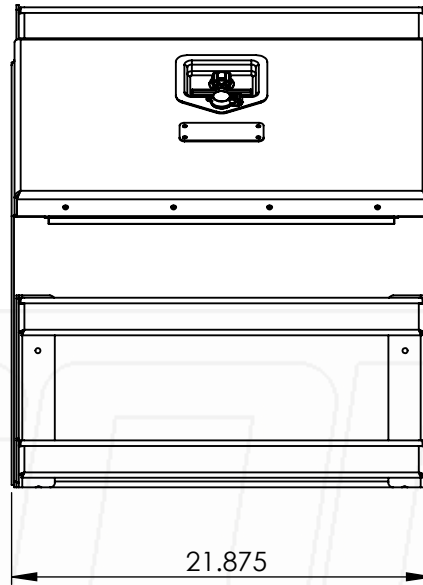

****SMOOTH LID****

VIEW B
SCALE 1 : 13

Part No.:

1503

MATERIAL: 5052 (Alum)

Approx. Weight: 47.94 lbs

Surf. Area: 57.62 sq. ft.

THICKNESS: 0.125

FINISH: Smooth

DWG. NO.: 3304-0-00-L

ICONIC ELEMENTS (ICONIC METALGEAR) TITLE:

PROPRIETARY AND CONFIDENTIAL
NO PART OF THIS DOCUMENT MAY BE REPRODUCED, STORED IN A RETRIEVAL SYSTEM, OR TRANSMITTED
IN ANY FORM, WITHOUT THE WRITTEN PERMISSION OF Iconic Elements Inc. (ICONIC METALGEAR)

22" Step Box SM Lid

REV: SHEET:

L 1 OF 1