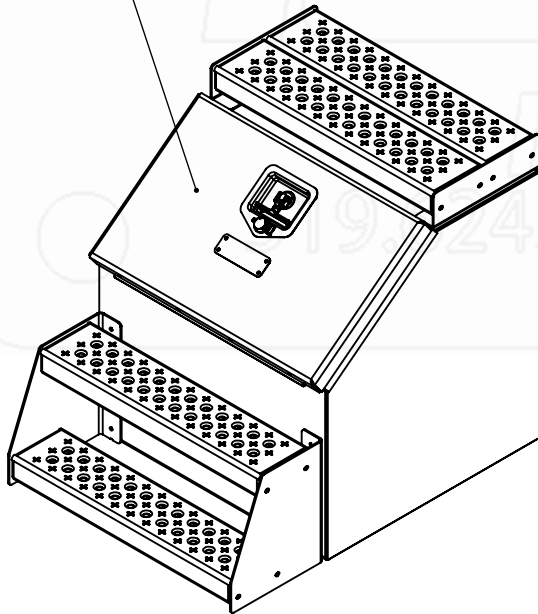

****SMOOTH LID****

VIEW B
SCALE 1 : 13

Part No.:

1503

MATERIAL: 5052 (Alum)

Approx. Weight: 47.94 lbs

Surf. Area: 57.62 sq. ft.

THICKNESS: 0.125

FINISH: Smooth

DWG. NO.: 3304-0-00-L

ICONIC ELEMENTS (ICONIC METALGEAR) TITLE:

PROPRIETARY AND CONFIDENTIAL
NO PART OF THIS DOCUMENT MAY BE REPRODUCED, STORED IN A RETRIEVAL SYSTEM, OR TRANSMITTED
IN ANY FORM, WITHOUT THE WRITTEN PERMISSION OF Iconic Elements Inc. (ICONIC METALGEAR)

22" Step Box SM Lid

REV: SHEET:

L 1 OF 1