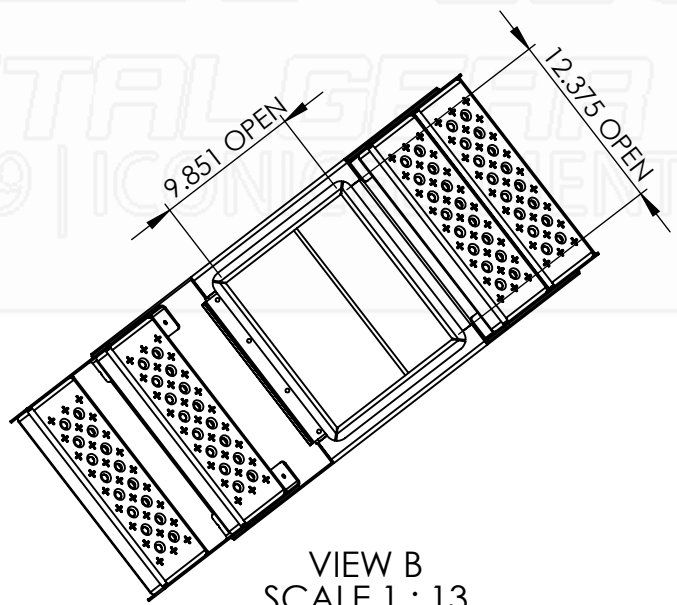

****SMOOTH LID****

VIEW B
SCALE 1 : 13

Part No.:	MATERIAL: 5052 (Alum)	THICKNESS: 0.125	FINISH: Smooth	DWG. NO.: 3302-0-00-L
1501	Approx. Weight: 38.98 lbs	ICONIC ELEMENTS (ICONIC METALGEAR) TITLE:		REV: SHEET:
	Surf. Area: 46.53 sq. ft.	<small>PROPRIETARY AND CONFIDENTIAL NO PART OF THIS DOCUMENT MAY BE REPRODUCED, STORED IN A RETRIEVAL SYSTEM, OR TRANSMITTED IN ANY FORM, WITHOUT THE WRITTEN PERMISSION OF Iconic Elements Inc. (ICONIC METALGEAR)</small>		L 1 OF 1
		16" Step Box SM Lid		