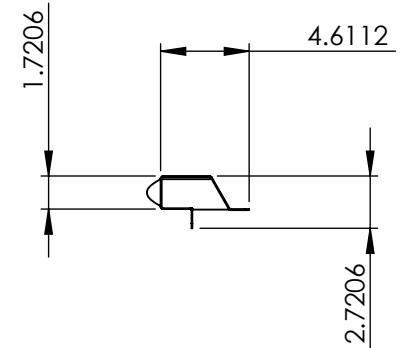

75.4696

1.7206

4.6112

2.7206

Part No.:

1413

MATERIAL: AISI 304 (SS)

Approx. Weight: 10.85 lbs

Surf. Area: 11.19 sq. ft.

THICKNESS: 18 Ga. (0.0478)

ICONIC ELEMENTS

PROPRIETARY AND CONFIDENTIAL
NO PART OF THIS DOCUMENT MAY BE REPRODUCED, STORED IN A RETRIEVAL SYSTEM, OR TRANSMITTED IN ANY FORM, WITHOUT THE WRITTEN PERMISSION OF Iconic Elements Inc.

FINISH: Mirror (#8)

TITLE:

Light Bar

DWG. NO.: 3802-0-00-A

REV: SHEET:

A 1 OF 1

5

4